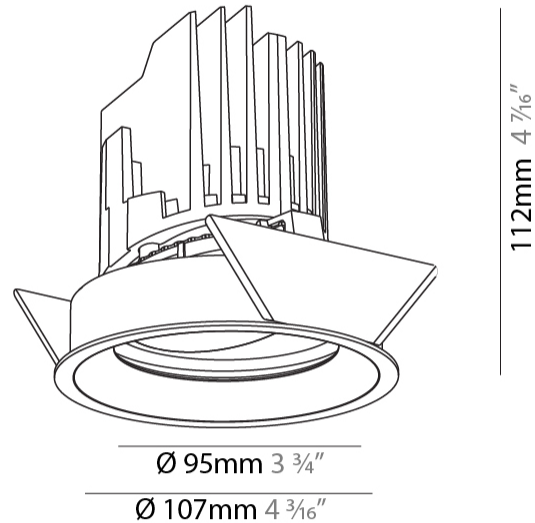

PHYSICAL

Shape: Round
Diameter (mm): 107
Diameter (in): 4 3/16
Height (mm): 112
Height (in): 4 7/16
Ceiling Thickness (mm): 10 / 12.5 / 15
Ceiling Thickness (in): 3/8 or 1/2 or 9/16
Min. Recessing Depth (mm): 130
Min. Recessing Depth (in): 5 1/8
Light Distribution: Adjustable / Downlight
Weight (kg): 0.46
Weight (lbs): 1.01
Fixture Finish: SSR / BKV / CWI / CRY / HAB / UFT / ITA / RUA / FTG / MYG / LOD / PUS / FRO / FUP / KIA / POP / BLS / SPG / MEY / GOH / GUM / CHC / COM / ABZ / JAG / OBR / MOS / ROR
Fixture Material: Aluminum Die Cast
Cut-out Measurements: 98mm / 3 7/8"

ELECTRICAL

Lamp Type: LED (Zhaga Standard)
Input Wattage (W): 16.5
Total Output Wattage (W): 14
Dimming: Tri-Mode (Non-Dimming and Phase Dimming (120Vac only) and 0-10V Dimming)
Driver Included: No
Driver Location: Recessed Housing
Driver Type: Constant Current - Universal
Driver Class: Class 2
Housing: See components
Input Voltage (V): 120 - 277
Constant Current (MA): 500

LED

Number of LEDs: 1
Color Temperature (°K): 2700 / 3000 / 3500 / 4000
Max. Delivered Lumen (lm): 930 / 960 / 1009 / 1030
Nominal Lumen (lm): 1386 / 1438 / 1511 / 1542
CRI: >90 CRI
Lamp Life (hrs): 50000

OPTICAL

Reflector°: 20 / 40 / 60
Adjustability: Rotational 355°, Tilt 30°

RATINGS AND CERTIFICATIONS

Certified By: Certified for North American Standards
IP rating: IP20